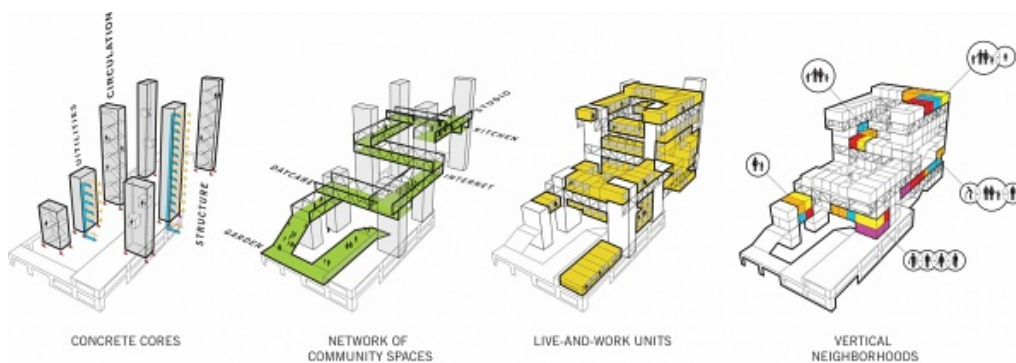

# Garden in the Machine

**Location**  
Cicero, IL

**Status**  
Designed 2011-12

**Type**  
Residential

**Tags**  
Adaptive Reuse, Community,  
Density, Ecological, Exo-  
Spatial, Home, Mixed-Use,  
Planning, Policy, Social  
Connectivity, Urban  
Design, Video

## Working with a team of experts on subjects from finance to environmental remediation, Studio Gang developed Garden in the Machine as a proposal to revitalize the inner-ring suburb of Cicero, Illinois.

Garden in the Machine demonstrates how the remains of Cicero's industry—its lands, building materials, and rail infrastructure—can be reimagined as healthy, thriving neighborhoods that best suit the needs of residents. Combining technology and natural processes to improve the land, Garden in the Machine blends housing and jobs within new, flexible live-and-work structures interwoven with public green spaces. The project also proposes updated zoning regulations and a flexible, alternative form of ownership, empowering residents of Cicero to pursue their own uniquely 21st-century American dreams of health, fulfillment, and prosperity.

The new, vertical neighborhood employs concrete cores as the primary vertical structure, which contain utilities and circulation. Reclaimed trusses spanning from core to core form a network of shared community spaces. Private live-and-work units are mounted above and below the trusses and can be expanded or contracted as families change.